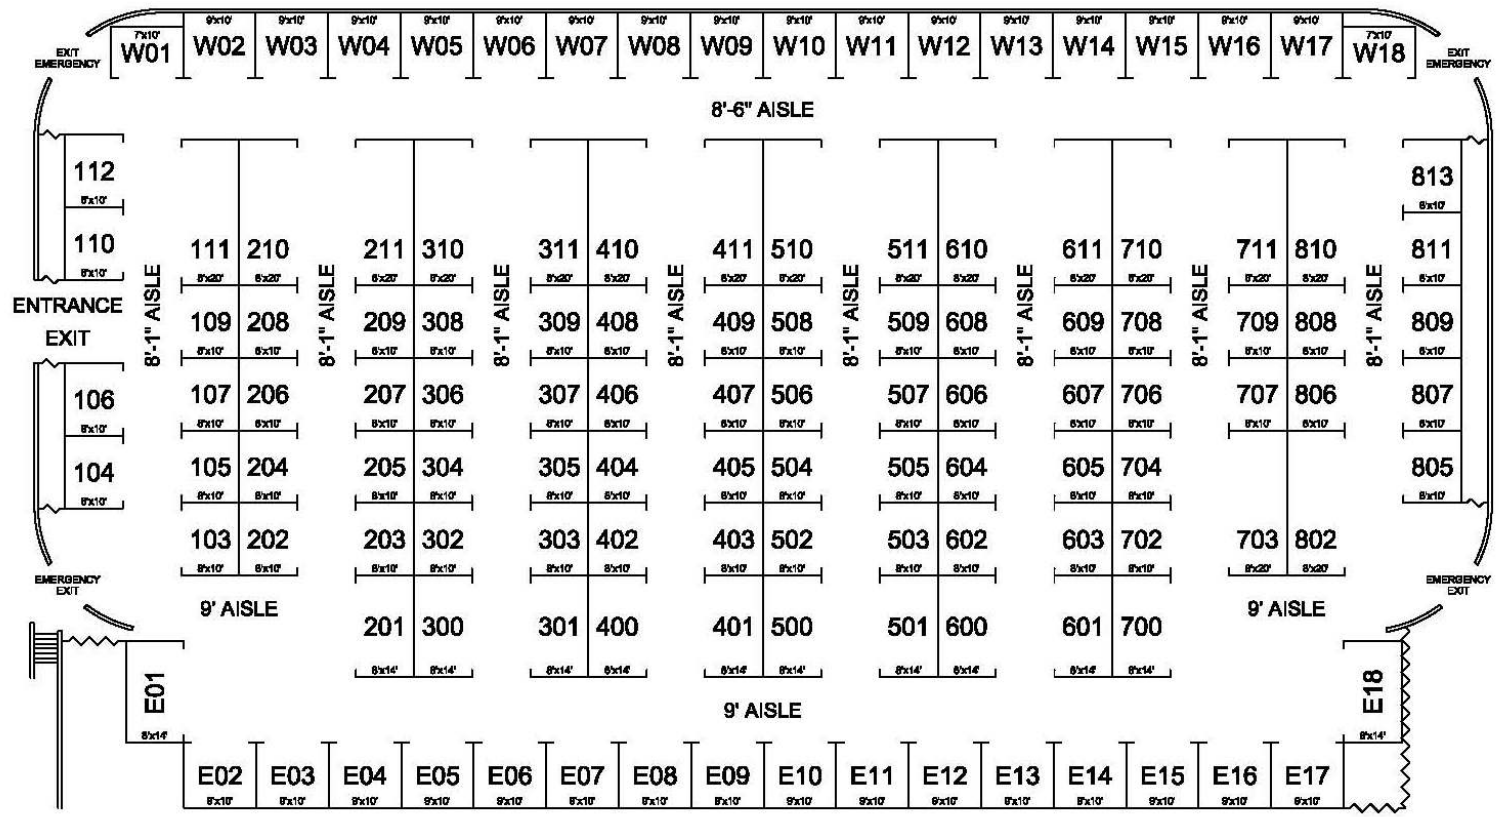

April 26 – 27  
 Bill Copeland Centre  
 Vancouver (Burnaby), BC

Trade Show Hours: 12:00 noon to 5:00pm each day

**LEGEND**

1. Standard booth size is 8' x 10'
2. Maximum booth height is 8'
3. Electrical & mechanical limited to certain areas – please advise your requirements at the time of booking
4. Booths 805, 807, 809, 811, 813 are designated as last in for move-in and first out for move-out