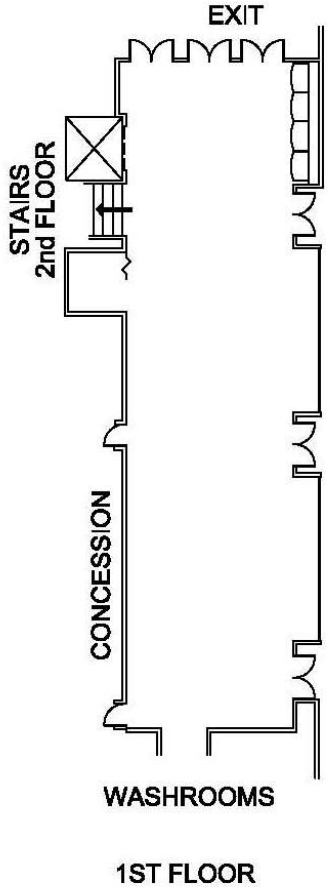

April 26 – 27  
 Bill Copeland Centre  
 Vancouver (Burnaby), BC

Trade Show Hours: 12:00 noon to 5:00pm each day

**LEGEND**

1. Standard booth size is 8' x 10'
2. Maximum booth height is 8'
3. Electrical & mechanical limited to certain areas – please advise your requirements at the time of booking
4. Booths 805, 807, 809, 811, 813 are designated as last in for move-in and first out for move-out