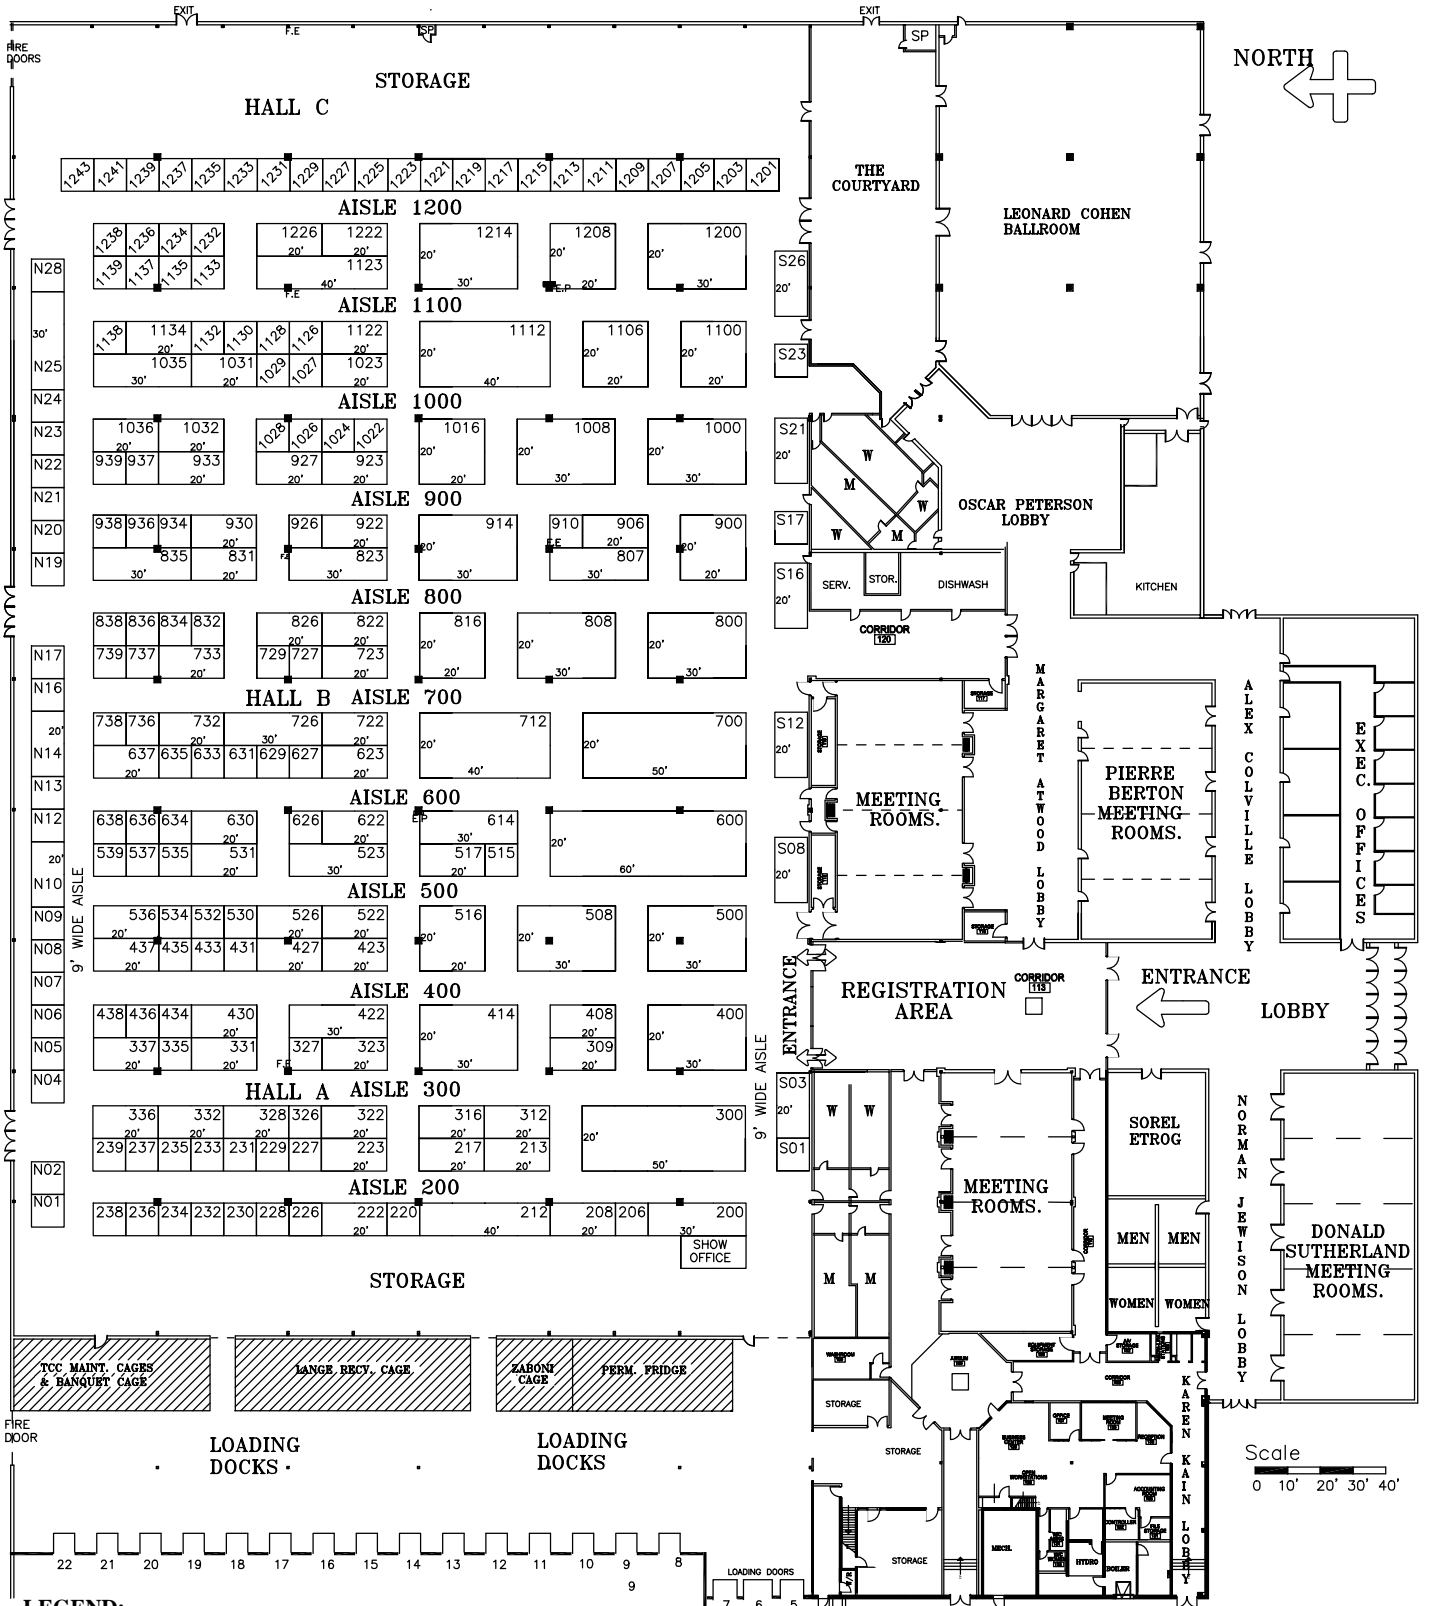

# bakery showcase 2002

APRIL 28-30, 2002 • TORONTO CONGRESS CENTRE • TORONTO • ONTARIO

- LEGEND:**
1. BOOTHS ARE 10'X10' UNLESS OTHERWISE NOTED.
  2. MAXIMUM BOOTH HEIGHT IS 8'.
  3. CEILING HEIGHT IS 16'.
    - 8"X8" I-BEAM PILLAR
- E.P.: ELECTRICAL PANEL

**TRADE SHOW HOURS:**  
 Sunday, April 28th: 12 noon to 5 pm.  
 Monday, April 29th: 12 noon to 5 pm.  
 Tuesday, April 30th: 12 noon to 5 pm.